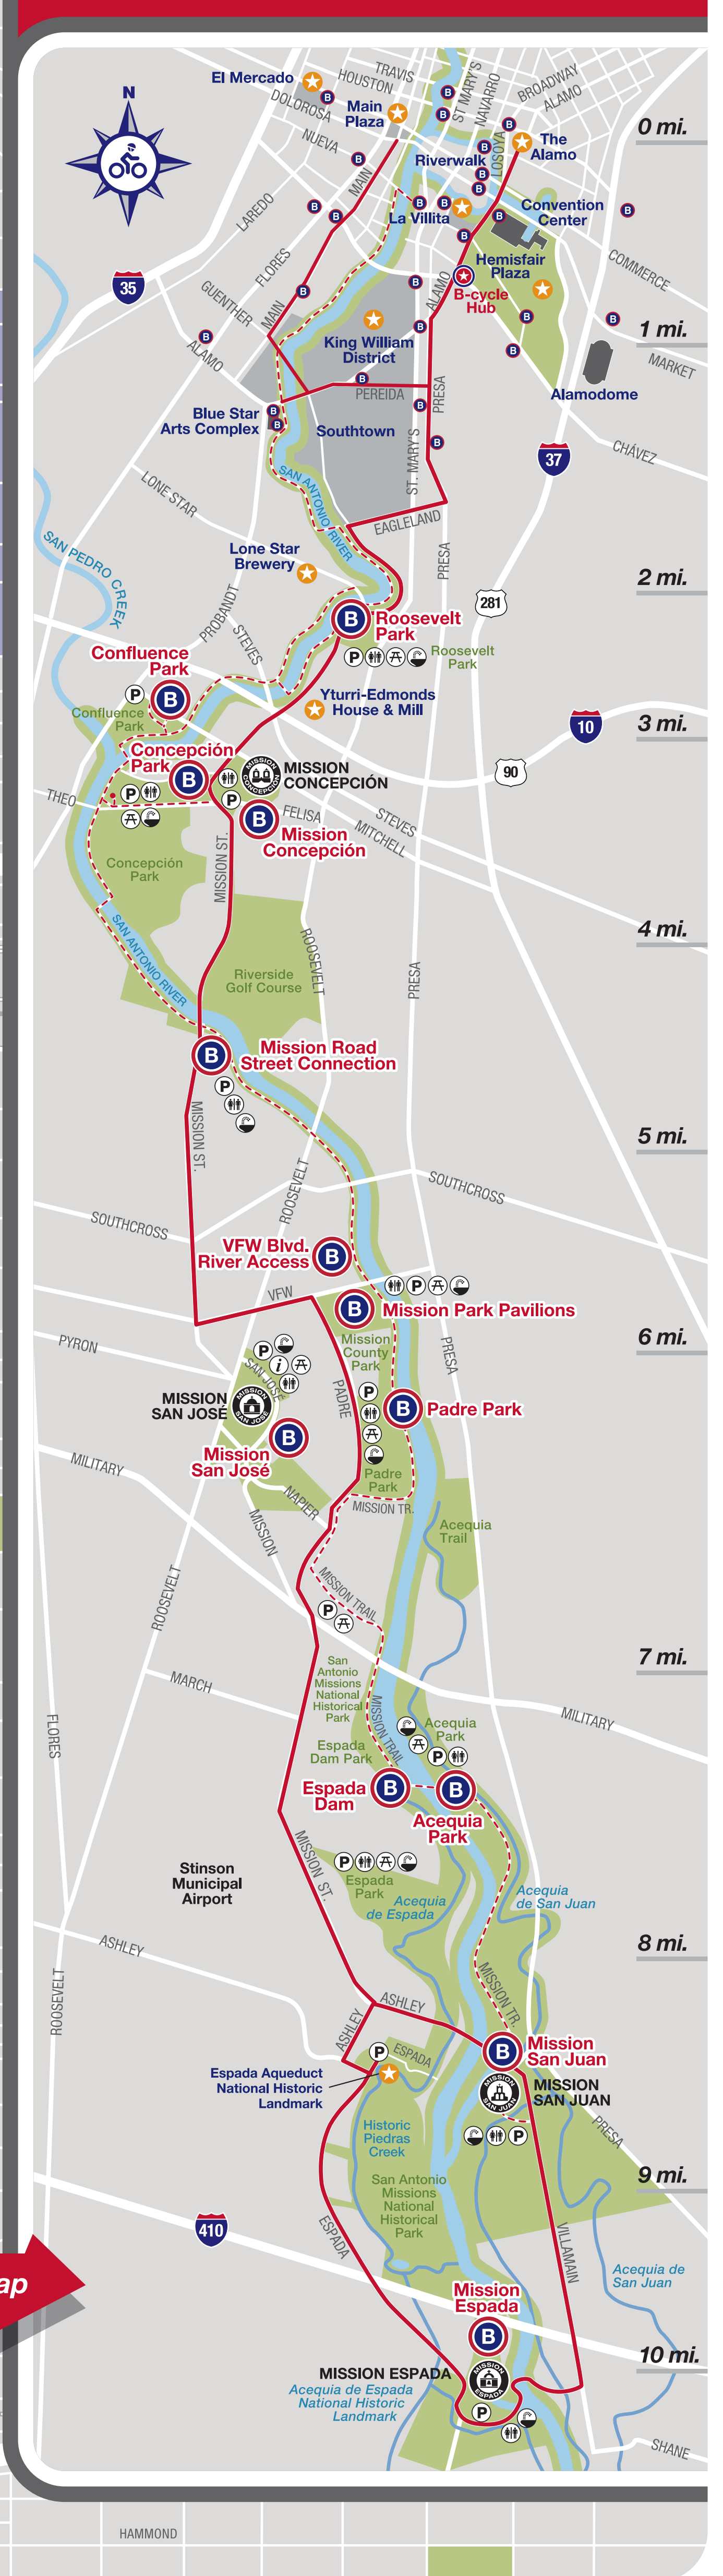

# SAN ANTONIO B cycle

SANANTONIO.BCYCLE.COM

## RECOMMENDED RIDES

- Alamo HemisFair Ride
- Brackenridge Park Ride
- King William District Ride
- Pearl Brewery Ride
- Mission Trail (on-street riding)
- - - Mission Trail (hike & bike path)

Download our FREE smartphone app "Bcycle" that shows station locations, directions and bike availability!

## MISSION TRAIL

Check out the complete Mission Trail map

VIAINFO.NET

EXTEND YOUR TRIPS:  
BIKE & RIDE WITH US!