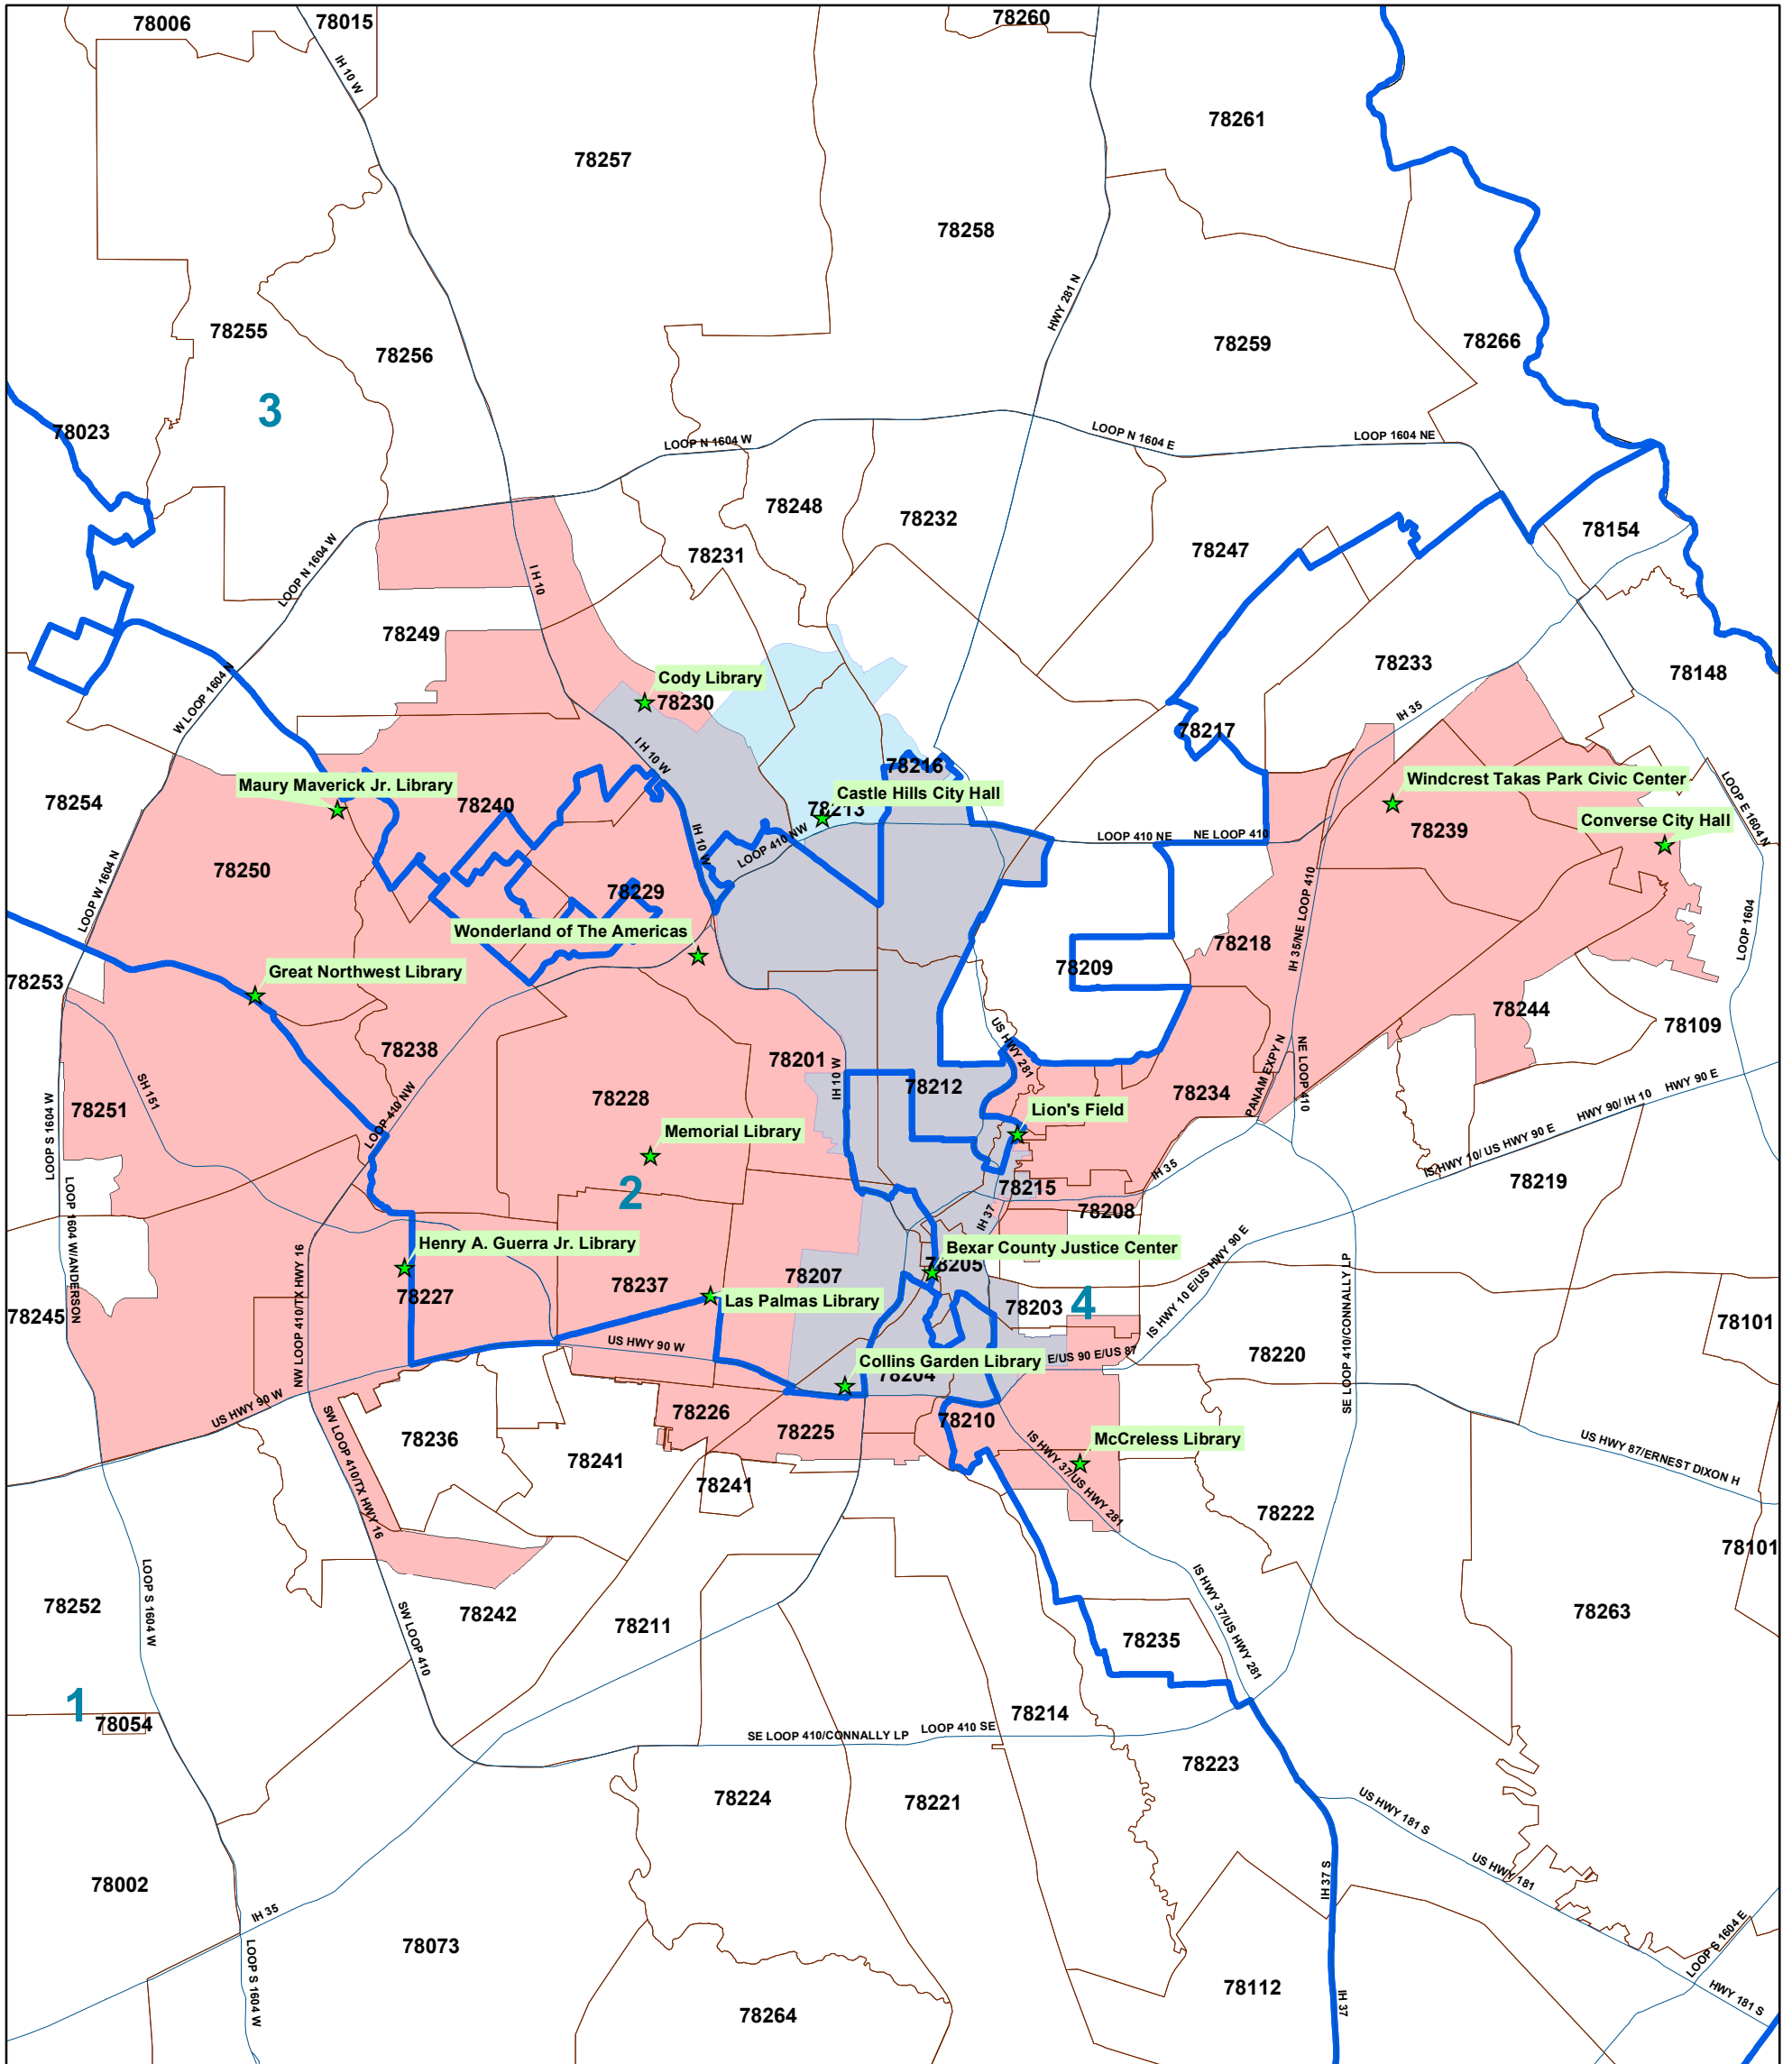

Bexar County Early Voting Sites

January 6, 2015 Special Election

State Senate 26 & State Rep 123

Legend

-  Early Vote Sites
-  Major Streets
-  Commissioner
-  State Rep 123
-  State Senate 26

Prepared by the Elections Office
203 W. Nueva, Ste. 3.61
San Antonio, Texas 78207